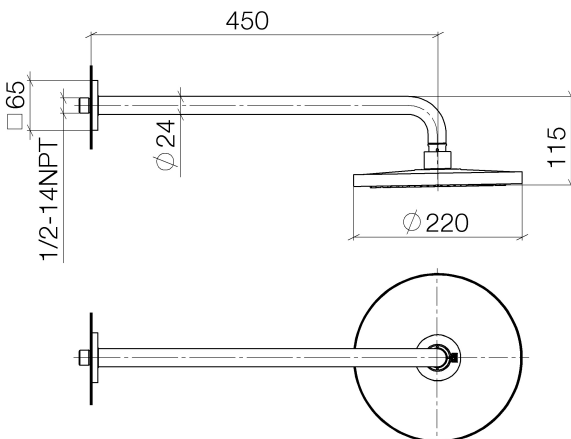

## Shower - IMO

Rain shower wall-mounted - polished chrome

Article number: 28 649 670-00 0010

- 17-3/4" Projection
- Stream: Rain
- Descaling system
- Rain shower  $\varnothing$  8-5/8"
- Flange 2-1/2" x 2-1/2"
- 1/2" connection
- Water flow rate limited to max. 1.8 gpm

## Dimensional drawing

All dimensions in mm / inch = mm x 0,0394

Shower - IMO  
Rain shower wall-mounted - polished chrome  
Article number: 28 649 670-00 0010

### Flow rate chart

Shower - IMO  
Rain shower wall-mounted - polished chrome  
Article number: 28 649 670-00 0010