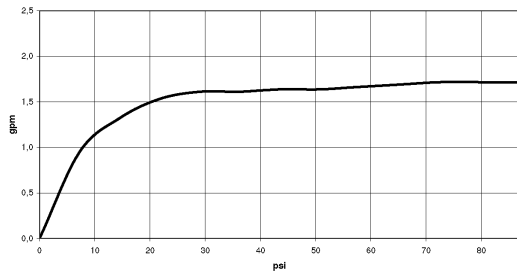

## Dimensional drawing

All dimensions in mm / inch = mm x 0,0394

Shower - IMO  
Rain shower wall-mounted - polished chrome  
Article number: 28 649 670-00 0010

### Flow rate chart

Shower - IMO  
Rain shower wall-mounted - polished chrome  
Article number: 28 649 670-00 0010